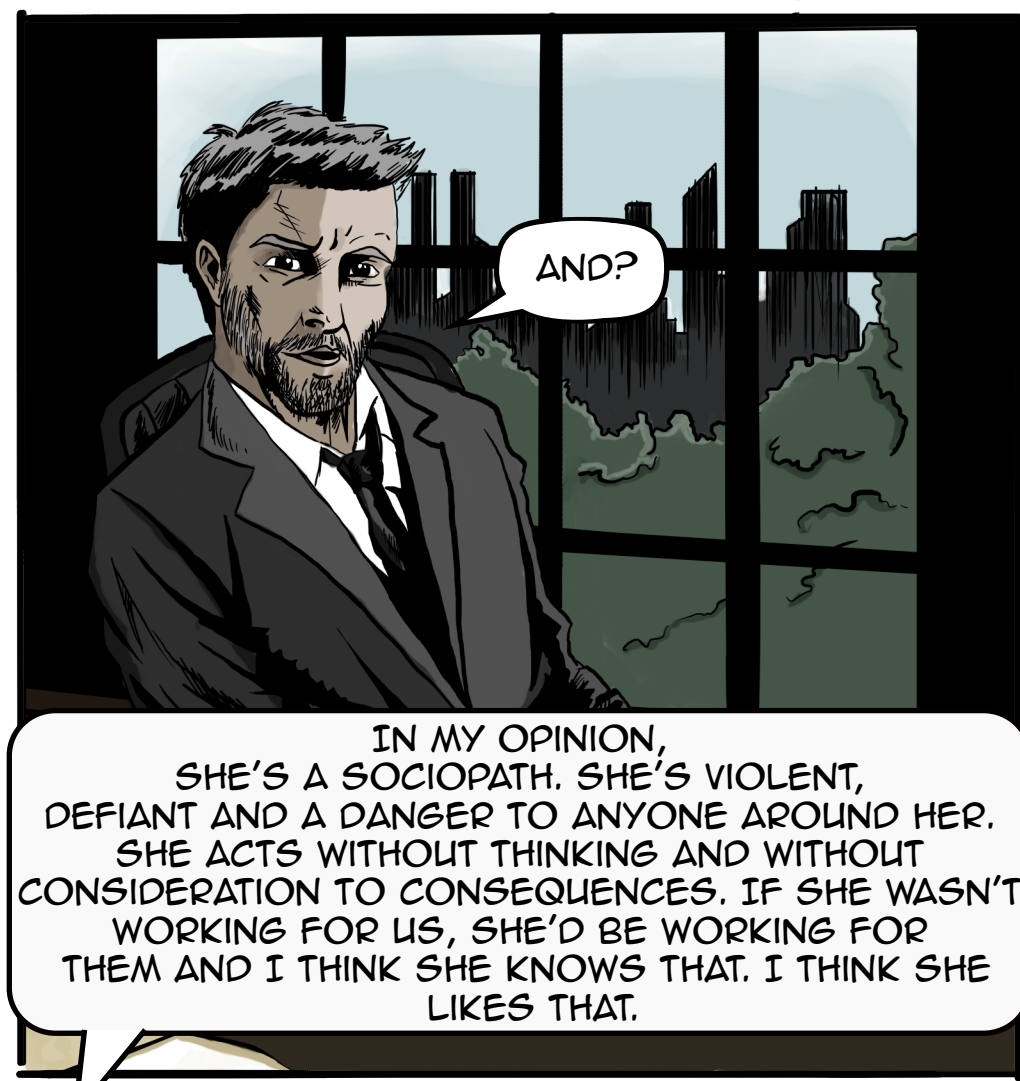

I STOPPED A TERRORIST THAT HAD ALREADY KILLED FIFTEEN PEOPLE AND WOULD HAVE KILLED MORE HAD HE THE CHANCE.

AND THAT JUSTIFIES YOUR ACTIONS?

I HAD THE SHOT. I TOOK IT.

AGENT YUEN HAS BEEN PULLED FROM HER CURRENT ASSIGNMENT, PER YOUR REQUEST.

YOU WATCHED HER INTERROGATION?

I DID.

AND?

IN MY OPINION, SHE'S A SOCIOPATH. SHE'S VIOLENT, DEFIANT AND A DANGER TO ANYONE AROUND HER. SHE ACTS WITHOUT THINKING AND WITHOUT CONSIDERATION TO CONSEQUENCES. IF SHE WASN'T WORKING FOR US, SHE'D BE WORKING FOR THEM AND I THINK SHE KNOWS THAT. I THINK SHE LIKES THAT.

I AGREE, SHE'S PERFECT.

IT'S BEAUTIFUL, ISN'T IT?

IT IS, INDEED.

MANY VISITORS FIND IT OFF PUTTING. THERE'S SOMETHING ABOUT IT THAT DISCOMFORTS THEM.

TRUE BEAUTY WILL DO THAT.

PEOPLE ARE INCLINED TO FEAR WHAT THEY DO NOT UNDERSTAND. IT'S OUR NATURE. ONLY THE TRULY BLESSED FIND COMFORT IN THE UNKNOWN.

THAT'S AN INTERESTING THEORY. WHAT DO YOU SEE WHEN YOU LOOK AT IT?

I SEE THE FUTURE.

YES, I BELIEVE YOU ARE RIGHT. I FEEL IT CALL TO ME. I NEED TO GAZE UPON IT EVERY DAY.

I HAVE WORKED HERE FOR NEARLY TWO DECADES, AND I HAVE NEVER FELT A PIECE OF ART THE WAY I FEEL THIS ONE.